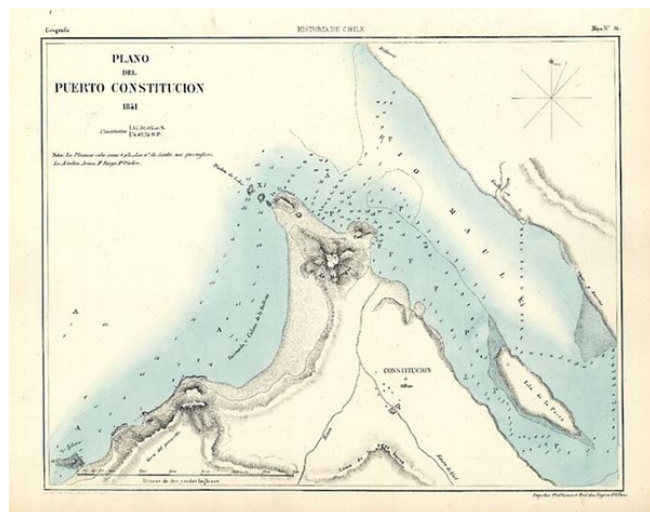

Barry Lawrence Ruderman Antique Maps Inc.

7407 La Jolla Boulevard
La Jolla, CA 92037

www.raremaps.com

(858) 551-8500
blr@raremaps.com

Plano Del Puerto Constitucion 1841

Stock#: 8970
Map Maker: Kaepelin
Date: 1841 -1871
Place: Paris
Color: Color
Condition: VG
Size: 12 x 9.5 inches
Price: SOLD

Description:

Detailed Condition: