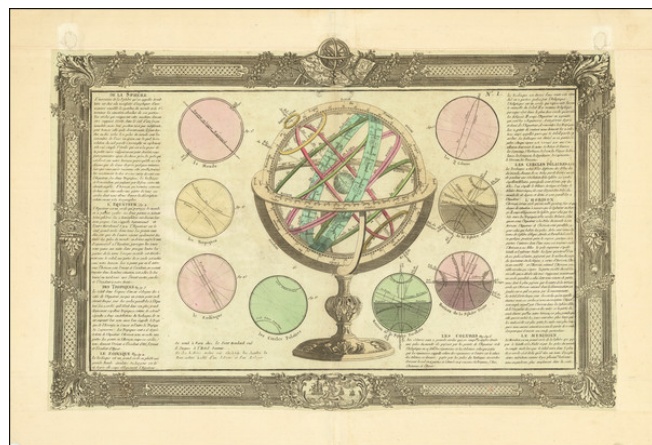

Barry Lawrence Ruderman Antique Maps Inc.

7407 La Jolla Boulevard
La Jolla, CA 92037

www.raremaps.com

(858) 551-8500
blr@raremaps.com

De la Sphere

Stock#: 89608
Map Maker: Clouet
Date: 1787
Place: Paris
Color: Hand Colored
Condition: VG
Size: 26 x 17 inches
Price: \$ 375.00

Description:

Striking example of this scarce copper plate engraving of an Armillary Sphere, surrounded by its various components.

We have not previously seen this work.

Detailed Condition: