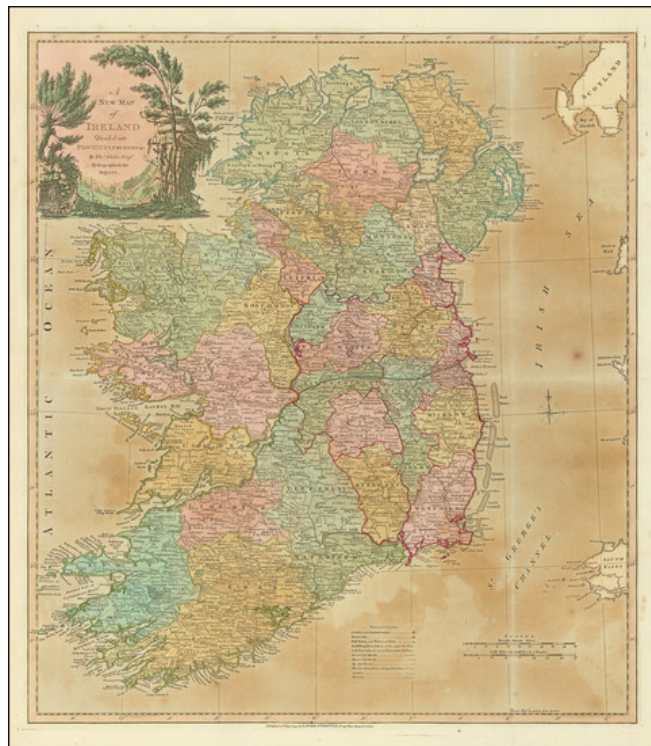

Barry Lawrence Ruderman Antique Maps Inc.

7407 La Jolla Boulevard
La Jolla, CA 92037

www.raremaps.com

(858) 551-8500
blr@raremaps.com

A New Map of Ireland

Stock#: 89607
Map Maker: Laurie & Whittle
Date: 1794
Place: London
Color: Hand Colored
Condition: VG
Size: 22 x 25 inches
Price: \$ 1,400.00

Description:

Fine old color example of Laurie & Whittle's map of Ireland.

Includes an elegant cartouche.

Detailed Condition:

Old color. Minor toning.