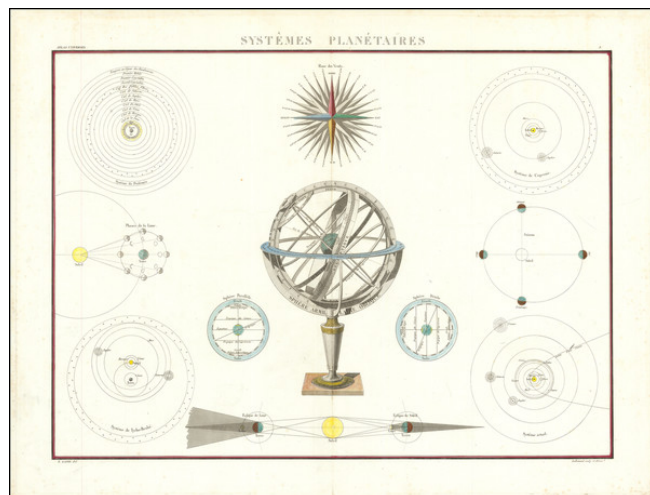

Description:

Decorative example of Lapie's chart showing various celestial and scientific models.

Includes a large compass rose, armillary sphere and various models of the universe, the season, eclipses, a Copernican, Tycho-Brahe and Ptolemaic model of the solar system and other models.