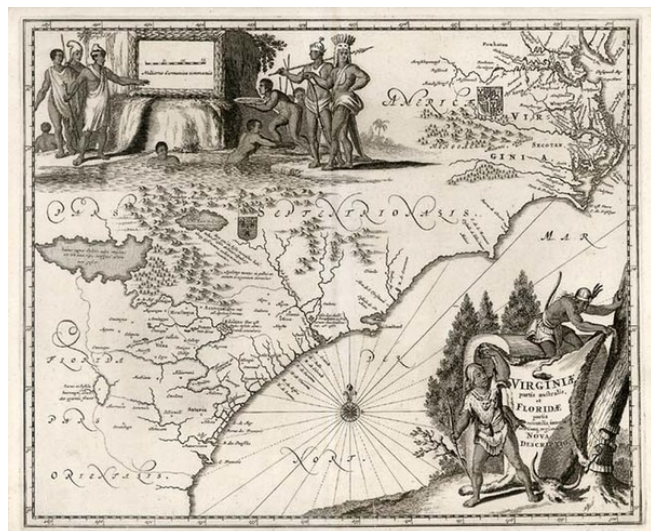

Barry Lawrence Ruderman Antique Maps Inc.

7407 La Jolla Boulevard
La Jolla, CA 92037

www.raremaps.com

(858) 551-8500
blr@raremaps.com

Virginiae Partis australis, et Floridae partis orientalis, interjacentiumq regionum Nova Descriptio

Stock#: 8945
Map Maker: Ogilby / Montanus
Date: 1671
Place: London/Amsterdam
Color: Uncolored
Condition: VG+
Size: 14 x 11.5 inches
Price: SOLD

Description:

Nice example of the Ogilby/Montanus map of the Southeast, extending from the York River in Virginia to northern Florida. The map is based largely upon Blaeu's map of 1640 and Jansson's map of 1641, although with much richer cartouches and several coats of arms. The work was prepared under the direction of Dr. Olaf Dapper and engraved by Jacob Meurs in Amsterdam. A flawless dark impression. Cumming 67.