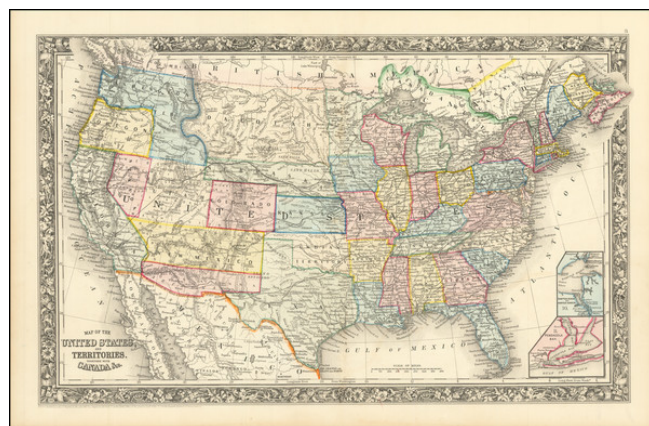

Barry Lawrence Ruderman Antique Maps Inc.

7407 La Jolla Boulevard
La Jolla, CA 92037

www.raremaps.com

(858) 551-8500
blr@raremaps.com

Map of the United States And Territories, Together with Canada &c. (Early Colorado Territory)

Stock#: 89372
Map Maker: Mitchell Jr.
Date: 1861
Place: Philadelphia
Color: Hand Colored
Condition: VG+
Size: 21 x 13.5 inches
Price: SOLD

Description:

Early Appearance of Colorado Territory / Arizona Below Colorado

A nice example of the scarce second edition of Mitchell's atlas map of the United States.

This map illustrates the evolving territorial borders of the Trans-Mississippi West. including two significant changes:

- New Mexico is shown above Arizona, in what came to be known as the Baylor Line
- Colorado Territory formed (1861)

Nebraska runs from the Rocky Mountains to Iowa and a massive Dacotah Territory includes all of Montana, Wyoming and part of Idaho. Washington Territory wraps around Oregon, incorporating much of modern day Idaho. Nevada is truncated at the bottom, putting Las Vegas in New Mexico. Its eastern border with Utah is also several degrees west of its final location, which would be moved out of concern for the Mormon influence in Utah.

The newly delineated Colorado is shown in its first year as a Territory. The map shows early explorers routes, forts, Indians, railroads, towns, rivers, mountains, etc., and is rich with topographical and historical information.

The map is a marvelous contrast from the 1860 edition, issued the prior year, with significant changes to the various western territorial borders and the first delineated appearances of Colorado, Nevada and Arizona, along with a significant change in Dacotah Territory, Nebraska Territory and Kansas Territory.