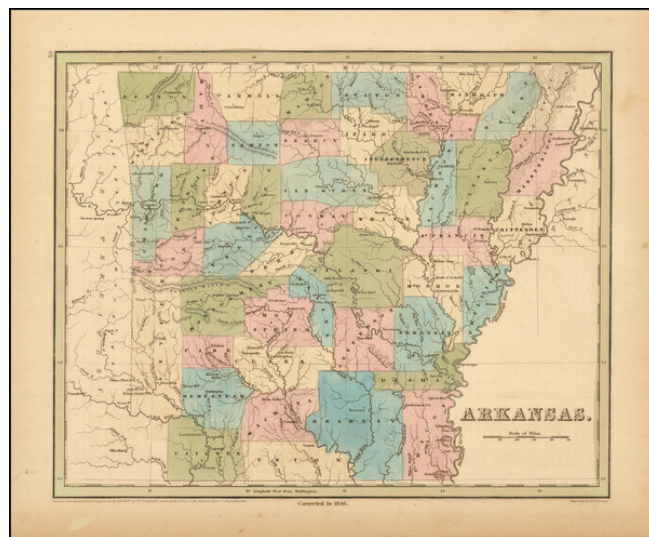

Barry Lawrence Ruderman Antique Maps Inc.

7407 La Jolla Boulevard
La Jolla, CA 92037

www.raremaps.com

(858) 551-8500
blr@raremaps.com

Arkansas

Stock#: 89205
Map Maker: Bradford
Date: 1846
Place: Boston
Color: Hand Colored
Condition: VG+
Size: 14 x 11.5 inches
Price: \$ 125.00

Description:

Rare late edition of Bradford's map of Arkansas.

The map is hand colored by counties and shows very early railroads, towns, rivers, forts, post offices and other details. Bradford's atlas was a departure from other atlases of the period.

Along with HS Tanner, Bradford produced an elegant, well engraved large format atlas on high quality paper. The 1830s were a fascinating transitional period in the US and in domestic cartographic publishing. Bradford's work is without question an important part of this era.

The maps were engraved by GW Boynton or S.Stiles, Sherman & Smith.

Detailed Condition:

Original hand-color by county. Minor toning in the margins.