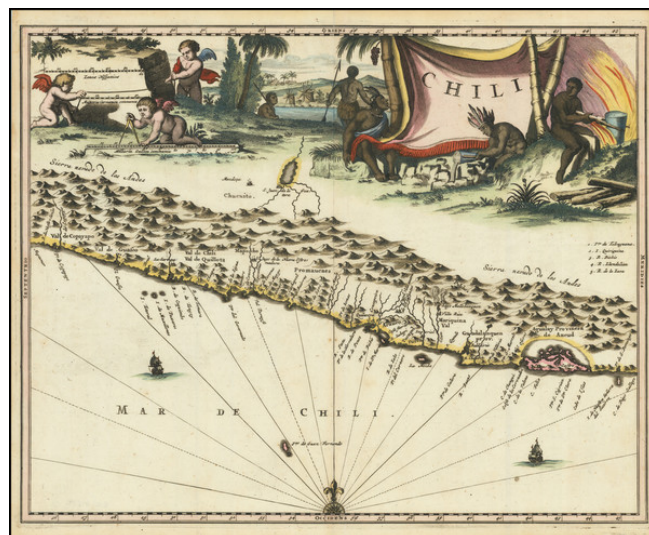

## [Chile] Chili

**Stock#:** 89150  
**Map Maker:** Ogilby  
**Date:** 1671  
**Place:** London  
**Color:** Hand Colored  
**Condition:** VG  
**Size:** 14.5 x 11.5 inches  
**Price:** \$ 495.00

### Description:

Striking full color example of Ogilby's map of Chili.

Ogilby's *America*, first published in 1671, was one of the most significant works on America published in English during the 17th Century. Much of the material is drawn from Arnoldus Montanus' work on America, *De Nieuwe en Onbekende Weereld.*, but there are significant additions.

Includes an ornate cartouche, compass rose and sailing ships. Nice detail, based upon Blaeu's map of the region.