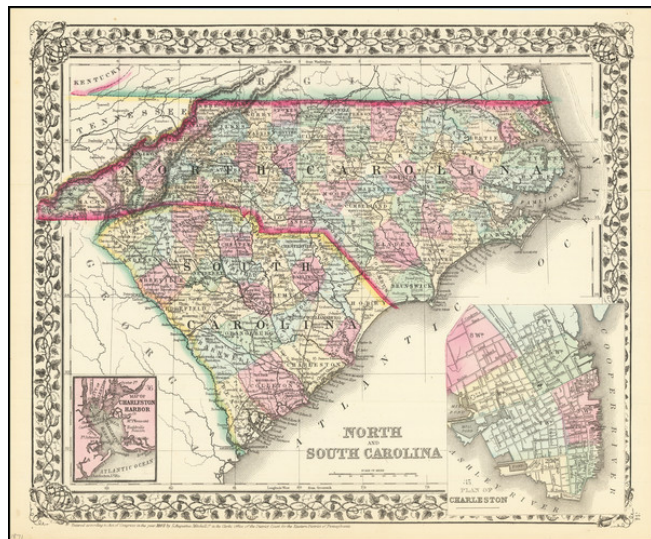

Barry Lawrence Ruderman Antique Maps Inc.

7407 La Jolla Boulevard
La Jolla, CA 92037

www.raremaps.com

(858) 551-8500
blr@raremaps.com

North and South Carolina [with plan of Charleston]

Stock#: 89122
Map Maker: Mitchell Jr.
Date: 1871
Place: Philadelphia
Color: Hand Colored
Condition: VG+
Size: 14 x 12 inches
Price: SOLD

Description:

Detailed map of North Carolina and South Carolina, published by Samuel Augustus Mitchell, Jr., America's most prolific and successful map publisher of the period.

The map includes inset maps of Charleston and Charleston Harbor. Colored by counties and showing towns, counties, roads, railroads, rivers, etc.