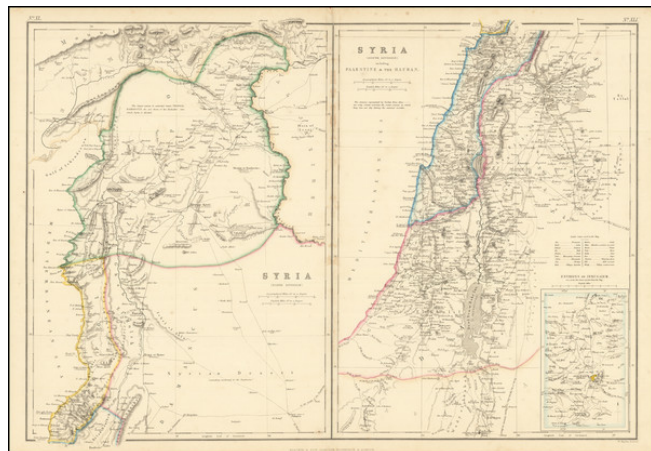

## Syria (North Division) [with] Syria (South Division) including Palestine & the Hauran.

**Stock#:** 89072  
**Map Maker:** Blackie & Son  
**Date:** 1860 circa  
**Place:** Glasgow  
**Color:** Outline Color  
**Condition:** VG  
**Size:** 20 x 14.5 inches  
**Price:** \$ 145.00

### Description:

Antique map of Syria, split into Northern and Southern, and divided into eyalets.

On the Northern map, Alexandretta (now Iskenderun in Turkey) is shown.

The Hauran region is detailed in the Southern map, showing the subregions of Nugrah, Jabal, and Lajat.

A table of Arabic terms sits above the Jerusalem inset map.