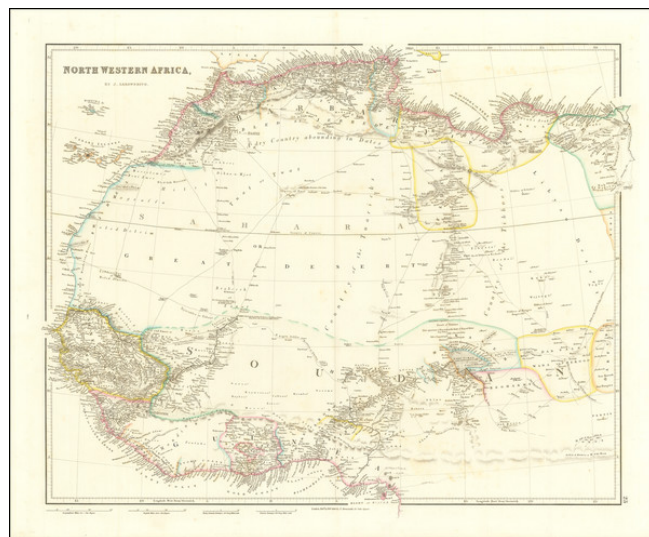

Barry Lawrence Ruderman Antique Maps Inc.

7407 La Jolla Boulevard
La Jolla, CA 92037

www.raremaps.com

(858) 551-8500
blr@raremaps.com

North Western Africa

Stock#: 89019
Map Maker: Arrowsmith
Date: 1840
Place: London
Color: Hand Colored
Condition:
Size: 24.5 x 19.5 inches
Price: \$ 175.00

Description:

Detailed map of north and west Africa, published by John Arrowsmith in his *London Atlas*.

The map is dominated by the Sahara Desert, with a number of caravans roads radiating through Timbuctoo.

In the Sahara, the map is criss-crossed with early trading routes, oases, and the location of desert wells.

Detailed Condition: