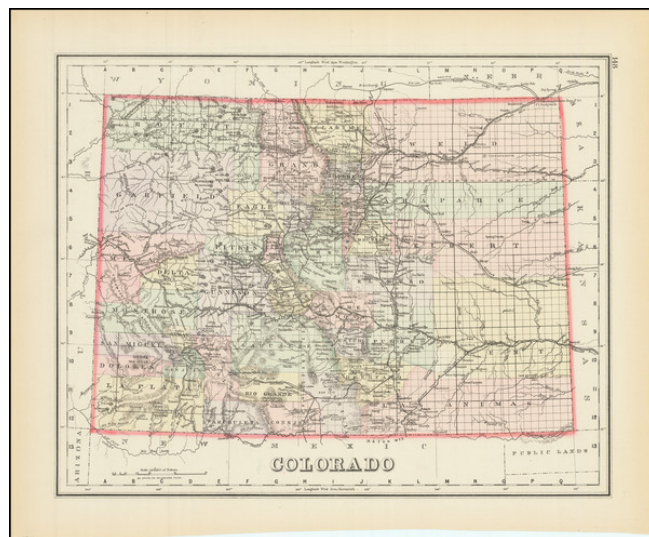

Barry Lawrence Ruderman Antique Maps Inc.

7407 La Jolla Boulevard
La Jolla, CA 92037

www.raremaps.com

(858) 551-8500
blr@raremaps.com

Colorado

Stock#: 89015
Map Maker: Gray
Date: 1886
Place: Philadelphia
Color: Hand Colored
Condition: VG+
Size: 15 x 12 inches
Price: \$ 345.00

Description:

Interesting early map of Colorado, colored by counties.

Shows towns, rivers, lakes, roads, mountains, and other details.

In Southwestern Colorado, the mining boom in San Juan, San Miguel and Ouray counties is now evident, with towns such as Telluride, Ophir, Red Mountain, Ironton and other small towns now shown.