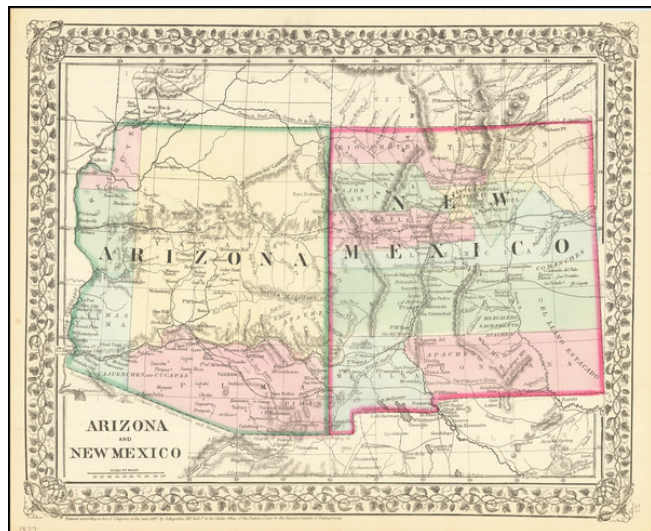

Barry Lawrence Ruderman Antique Maps Inc.

7407 La Jolla Boulevard
La Jolla, CA 92037

www.raremaps.com

(858) 551-8500
blr@raremaps.com

Arizona and New Mexico

Stock#: 88980
Map Maker: Mitchell Jr.
Date: 1877
Place: Philadelphia
Color: Hand Colored
Condition: VG+
Size: 14 x 11.5 inches
Price: \$ 165.00

Description:

Attractive regional map of New Mexico and Arizona, colored by counties with beautiful decorative border.

Shows towns, roads, railroads and rivers.

This is a period when western county and state borders were rapidly evolving, such that each year holds interesting updates in these maps.

This map was published starting in 1867 and continuing through the 1870s.

Detailed Condition:

Original hand-color by county.