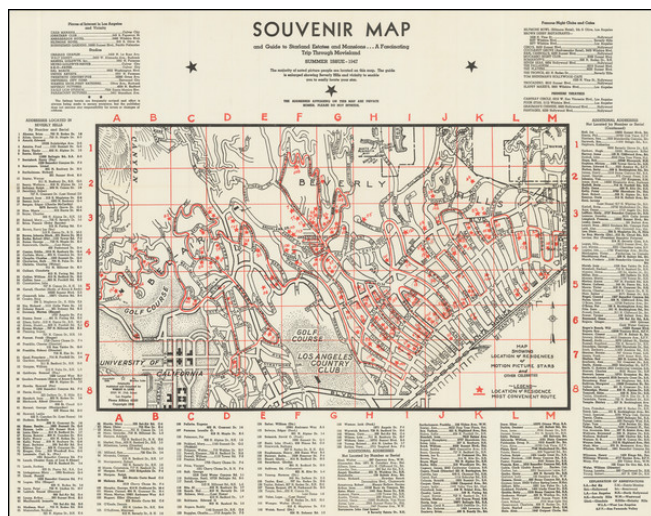

Stock#: 88964
Map Maker: Anonymous
Date: 1947
Place: n.p.
Color: Uncolored
Condition: VG+
Size: 24 x 19 inches
Price: \$ 275.00

Description:

Scarce early map of Beverly Hills and Westwood, showing the locations of prominent movie star homes, published in the Summer of 1947.

The map names over 300 Movie Stars.

Stars named include Fred Astaire, Humphrey Bogart, Lucille Ball, Bing Crosby, Walt Disney, Judy Garland, Cary Grant, Dean Martin, the Marx Brothers, Mary Pickford, James Stewart, Dinah Shore and many more.

Detailed Condition:

Folding map.