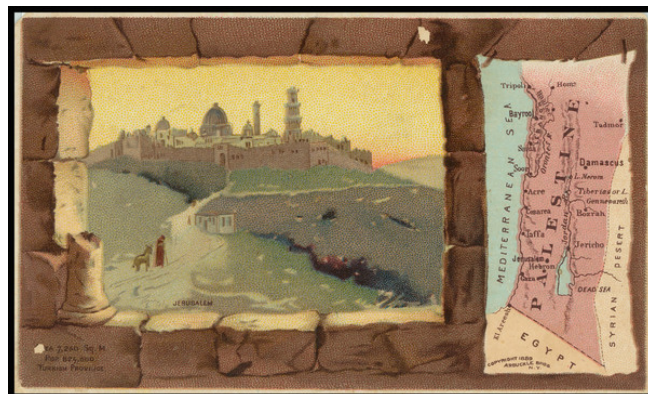

Barry Lawrence Ruderman Antique Maps Inc.

7407 La Jolla Boulevard
La Jolla, CA 92037

www.raremaps.com

(858) 551-8500
blr@raremaps.com

Palestine

Stock#: 88937
Map Maker: Arbuckle Brothers Coffee Co.
Date: 1889
Place: New York
Color: Color
Condition: VG
Size: 5 x 3 inches
Price: \$ 125.00

Description:

Decorative and unusual miniature trading card map published by the Arbuckle coffee company in 1889.

The card shows the Holy City of Jerusalem set against a rising sun, with spires, steeples, and minarets within its ancient walls. Adjacent to this image is a map of Palestine, showing the most important cities and features. The Syrian Desert and part of Egypt are also shown.