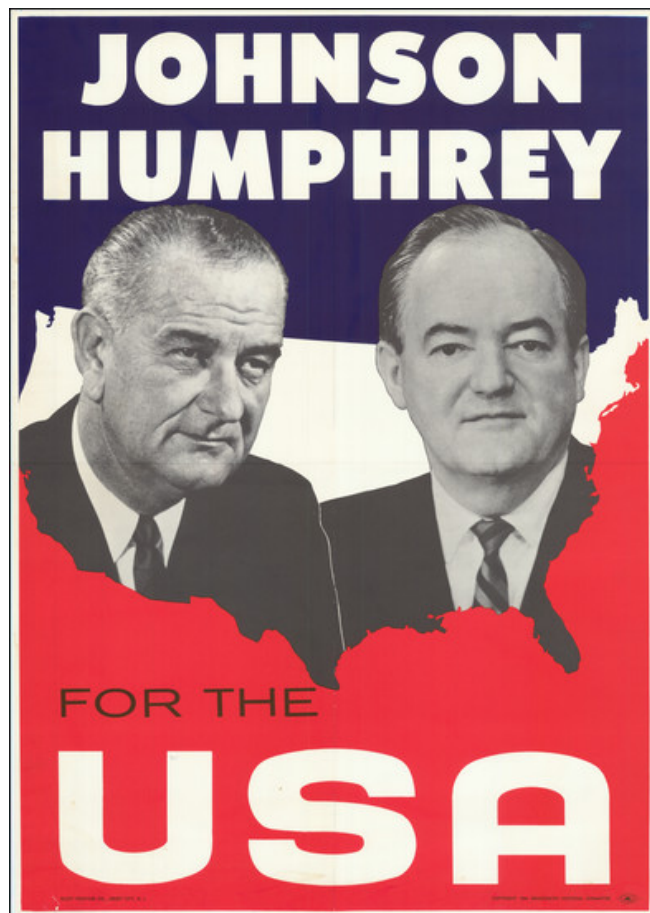

**Barry Lawrence Ruderman  
Antique Maps Inc.**

7407 La Jolla Boulevard  
La Jolla, CA 92037

www.raremaps.com

(858) 551-8500  
blr@raremaps.com

---

**Johnson Humphrey for the USA**

**Stock#:** 88907  
**Map Maker:** Democratic National Committee  
**Date:** 1964  
**Place:** Jersey City, N.J.  
**Color:** Color  
**Condition:** VG  
**Size:** 20 x 28 inches  
**Price:** \$ 245.00

**Description:**

Notable 1960s political poster campaigning for the successful 1964 Johnson-Humphrey presidential ticket.

The poster features black and white photos of Johnson and Humphrey leaning out from an outline map of the contiguous United States. This gives way to a blue, white, and red pattern.

The 1964 Johnson election was a landslide victory (Johnson won all states but five in the deep South and Arizona), although he had initially believed that he was bound to lose. Johnson's successful renegotiation and avoidance of a railroad strike substantially boosted his national image, a lesson that 21st-century Democratic presidential candidates may do well to heed.

**Detailed Condition:**

Nice, bright image. Two intersecting fold lines, with very minor wear along folds. Small tear just into image, left of "Scott Printing."