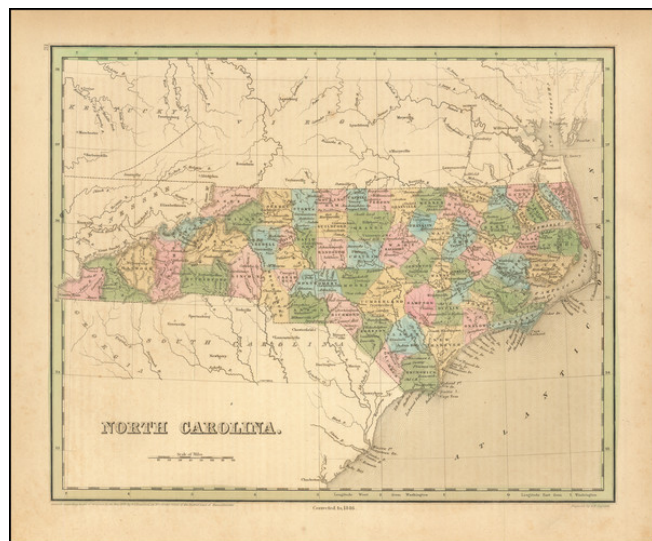

Barry Lawrence Ruderman Antique Maps Inc.

7407 La Jolla Boulevard
La Jolla, CA 92037

www.raremaps.com

(858) 551-8500
blr@raremaps.com

North Carolina

Stock#: 88893
Map Maker: Bradford
Date: 1846
Place: Boston
Color: Hand Colored
Condition: VG
Size: 14 x 11.5 inches
Price: \$ 275.00

Description:

Rare 1846 edition of Bradford's map of North Carolina.

This is the final edition of the map and is quite rare on the market.

Bradford's map is hand colored by counties and shows very early towns, rivers, forts, post offices and other details. Bradford's atlas was a departure from other atlases of the period. Along with HS Tanner, Bradford produced an elegant, well engraved large format atlas on high quality paper.

The 1830s were a fascinating transitional period in the US and in domestic cartographic publishing. Bradford's work is without question an important part of this era. The maps were engraved by GW Boynton or S.Stiles, Sherman & Smith.