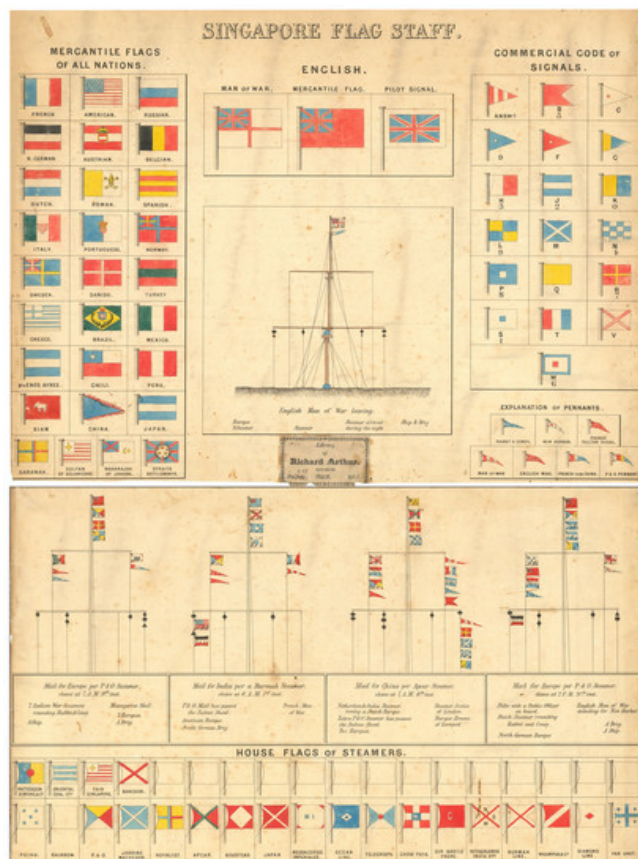

Barry Lawrence Ruderman Antique Maps Inc.

7407 La Jolla Boulevard
La Jolla, CA 92037

www.raremaps.com

(858) 551-8500
blr@raremaps.com

Singapore Flag Staff.

Stock#: 88888
Map Maker: Anonymous
Date: 1870 circa
Place: n.p. (Singapore?)
Color: Hand Colored
Condition: VG
Size: 21.1 x 15.3 inches (if joined)
Price: \$ 4,500.00

Description:

A Wonderful Singapore Rarity - With Interesting American Provenance.

An extremely flag chart for Singapore, recorded in no other examples, illustrating flags on vessels coming through Singapore during the 1870s.

The chart lists many national and maritime-related flags, including some very interesting examples (Sarawak, Sultan of Selangore, Maharajah of Johore, Straits Settlements, etc.)

The chart was owned by Richard Arthur, an American missionary to Bangkok in the early 1870s.