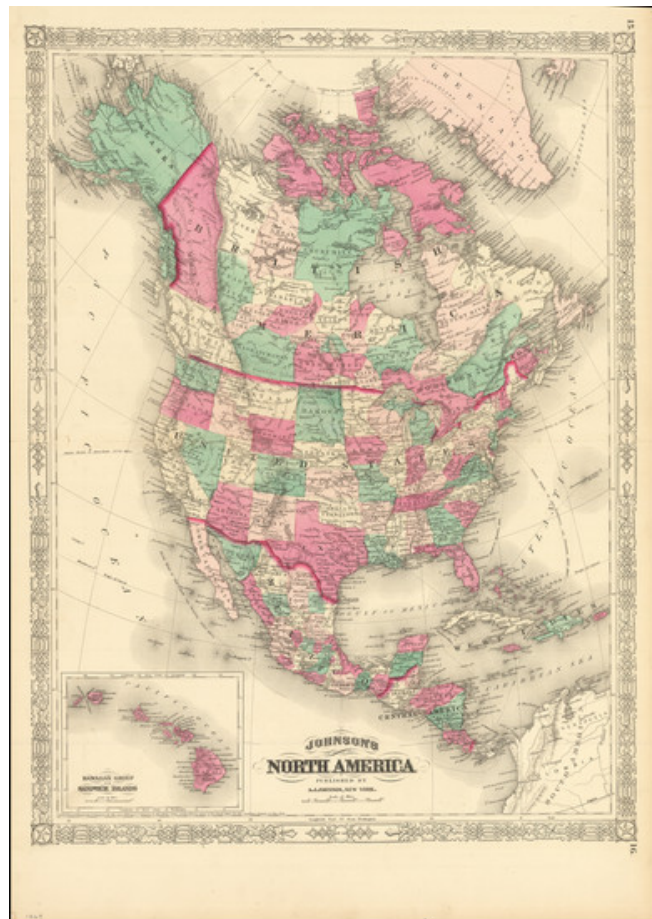

Barry Lawrence Ruderman Antique Maps Inc.

7407 La Jolla Boulevard
La Jolla, CA 92037

www.raremaps.com

(858) 551-8500
blr@raremaps.com

Johnson's North America [with Inset of Hawaii]

Stock#: 88883
Map Maker: Johnson
Date: 1869
Place: New-York
Color: Hand Colored
Condition: VG+
Size: 17 x 22.5 inches inches
Price: \$ 245.00

Description:

Attractive map of North America, colored by Country or State. Includes the West Indies and a portion of Greenland. Indian Territory shown, along with one Dakota.

Includes large inset map of Hawaiian Group or Sandwich Islands.

Detailed Condition:

Original hand-color. Fold to lower-left corner.