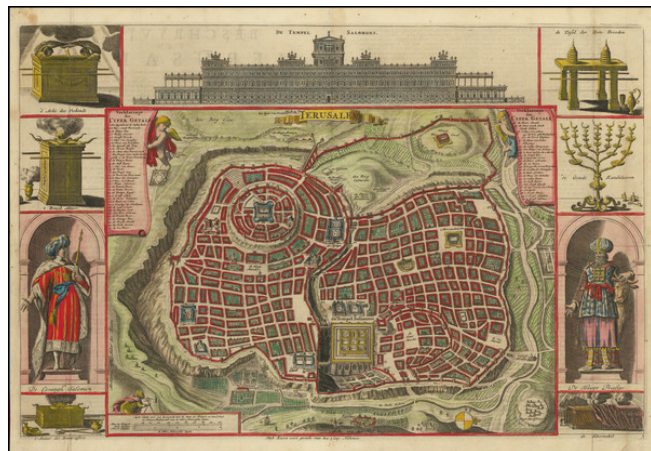

## Jerusalem

**Stock#:** 88852  
**Map Maker:** Stoopendahl  
**Date:** 1690 circa  
**Place:** Amsterdam  
**Color:** Hand Colored  
**Condition:** VG+  
**Size:** 18.5 x 14 inches  
**Price:** SOLD

### Description:

Nice example of Stoopendahl's town plan of Jerusalem, based upon prophecies.

Numerous landmarks throughout the town plan itself, with twin legends held aloft by cherubs showing 60 additional sites.

Surrounded by 6 Old Testament Vignettes and full length portraits of King Solomon and the High Priest of Jerusalem.