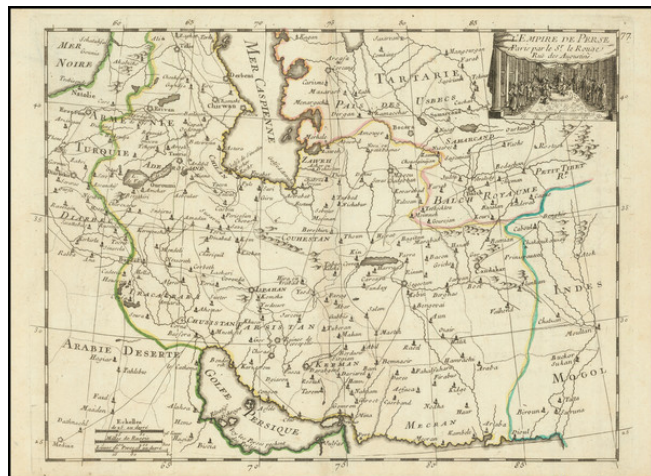

Barry Lawrence Ruderman Antique Maps Inc.

7407 La Jolla Boulevard
La Jolla, CA 92037

www.raremaps.com

(858) 551-8500
blr@raremaps.com

L'Empire De Perse . . .

Stock#: 88679
Map Maker: Le Rouge
Date: 1746
Place: Paris
Color: Outline Color
Condition: VG
Size: 11 x 8.5 inches
Price: \$ 175.00

Description:

Detailed map showing the Persian Empire, from Tartaria and the Caspian Sea to the Indian Ocean and Persian Gulf.

Detailed Condition: