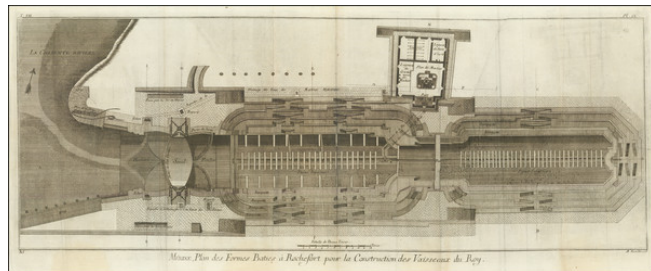

Barry Lawrence Ruderman Antique Maps Inc.

7407 La Jolla Boulevard
La Jolla, CA 92037

www.raremaps.com

(858) 551-8500
blr@raremaps.com

(French Naval Dry Docks) Marine, Plan des Formes Baties a Rochefort pur la Construction des Vaisseaux du Roy [Navy, Plan of Locks Built at Rochefort for the Construction of Royal Vessels]

Stock#: 88594
Map Maker: Bellin / Diderot
Date: 1772
Place: Paris
Color: Uncolored
Condition: VG
Size: 34 x 13.5 inches
Price: \$ 295.00

Description:

Impressive plan of the locks at Rochefort that the French Navy used to build naval vessels, including some that would soon fight in the American Revolution.

The plan shows the entrance to the docks from the Charente River alongside the lock system that would allow for the dry-docking of boats. Plans of the workings, including the pumps and machine houses, are shown.