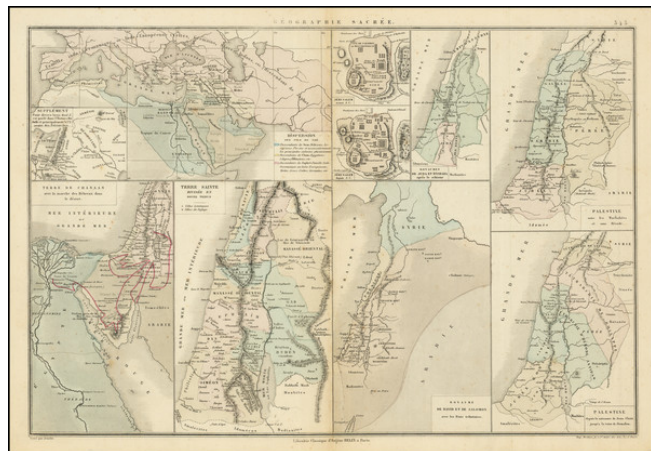

Barry Lawrence Ruderman Antique Maps Inc.

7407 La Jolla Boulevard
La Jolla, CA 92037

www.raremaps.com

(858) 551-8500
blr@raremaps.com

Geographie Sacre

Stock#: 88564
Map Maker: Belin
Date: 1860 circa
Place: Paris
Color: Color
Condition: VG
Size: 17 x 11.25 inches
Price: SOLD

Description:

Interesting group of maps, illustrating the Holy Land and other regions over time.

The various maps include:

- Disbursal of the Children of Noah
- Jerusalem before the birth of Jesus Christ
- Jerusalem after the birth of Jesus Christ
- The Schism Between Judea and Israel
- Palestine at the time of Herod and the Maccabis
- Wanderings Through the Desert (Moses)
- The 12 Tribes
- The Kingdom of David and Solomon
- Palestine at the birth of Christ