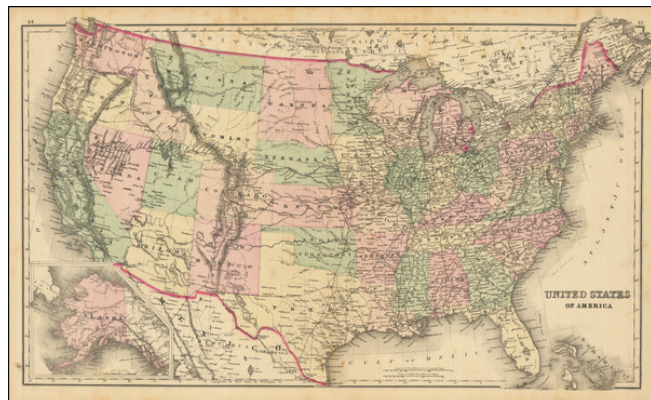

## United States of America [Alaska inset]

**Stock#:** 88562  
**Map Maker:** Gray  
**Date:** 1876  
**Place:** Philadelphia  
**Color:** Hand Colored  
**Condition:** VG  
**Size:** 27.5 x 17 inches  
**Price:** \$ 145.00

### Description:

Detailed large format map of the United States by O.W. Gray, hand-colored by states and territories.

The map includes an inset of Alaska.

Shows towns, roads, railroads, mountains, rivers, Indian information, forts, etc.

### Detailed Condition:

Original hand-color by state and territory. Scattered foxing.