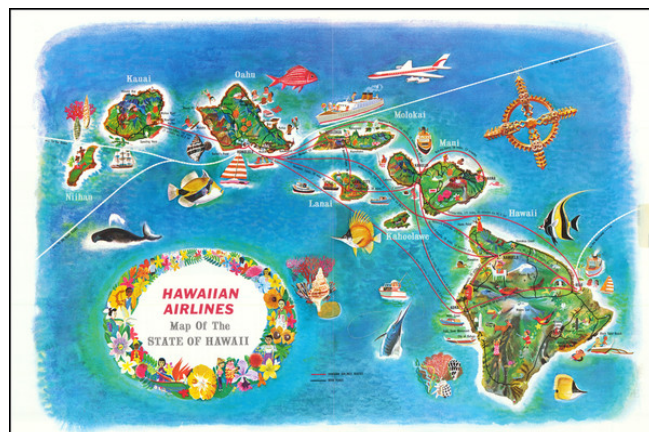

Barry Lawrence Ruderman Antique Maps Inc.

7407 La Jolla Boulevard
La Jolla, CA 92037

www.raremaps.com

(858) 551-8500
blr@raremaps.com

Hawaiian Airlines Map of the Hawaiian Islands

Stock#: 88485
Map Maker: Hawaiian Airlines
Date: 1965 circa
Place: n.p.
Color: Color
Condition: VG
Size: 18 x 12 inches Sheet Size
Price: \$ 295.00

Description:

Decorative map of Hawaii, promoting the air routes flown by Hawaiian Airlines.

Detailed Condition: