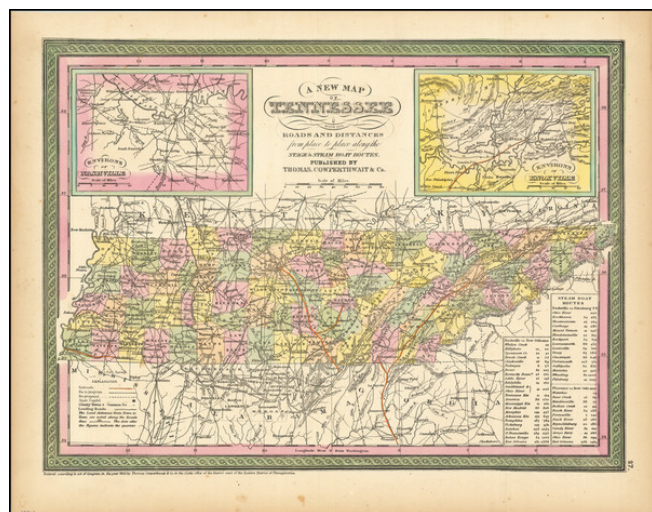

Barry Lawrence Ruderman Antique Maps Inc.

7407 La Jolla Boulevard
La Jolla, CA 92037

www.raremaps.com

(858) 551-8500
blr@raremaps.com

A New Map of Tennessee with its Roads & Distances from place to place along the Stage & Steamboat Routes. . .

Stock#: 88477
Map Maker: Thomas, Cowperthwait & Co.
Date: 1854
Place: Philadelphia
Color: Hand Colored
Condition: VG+
Size: 15.5 x 11.5 inches
Price: \$ 275.00

Description:

Decorative map of Tennessee, published by Thomas, Cowperthwait & Co.

The map is hand colored by counties. Shows railroads, proposed railroads, major roads, distances, towns, rivers, etc.

A key shows the steamboat routes and distances. Large insets of Nashville and Knoxville.