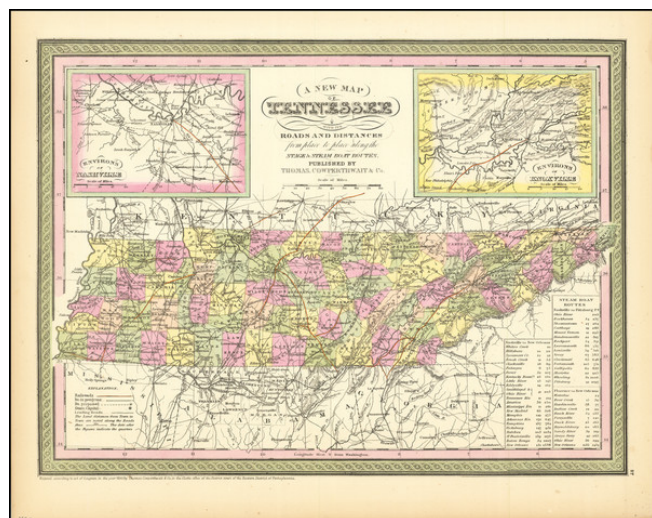

## A New Map of Tennessee with its Roads & Distances from place to place along the Stage & Steamboat Routes. . . 1854

**Stock#:** 88476  
**Map Maker:** Thomas, Cowperthwait & Co.  
**Date:** 1855  
**Place:** Philadelphia  
**Color:** Hand Colored  
**Condition:** VG+  
**Size:** 15.5 x 11.5 inches  
**Price:** SOLD

### Description:

Decorative map of Tennessee, published by Thomas, Cowperthwait & Co.

The map is hand colored by counties. Shows railroads, proposed railroads, major roads, distances, towns, rivers, etc.

A key shows the steamboat routes and distances. Large insets of Nashville and Knoxville.