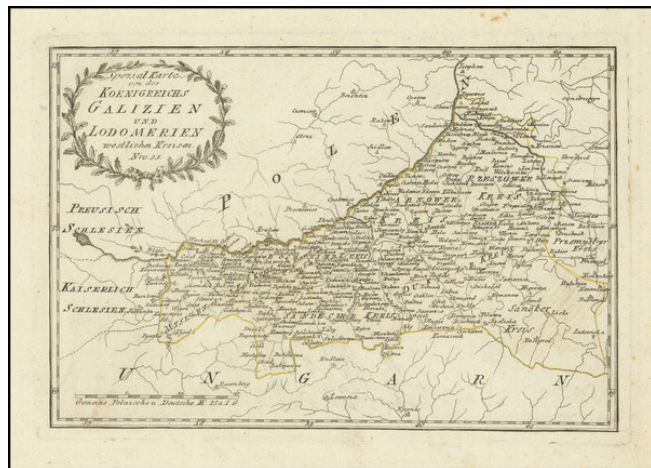

Barry Lawrence Ruderman Antique Maps Inc.

7407 La Jolla Boulevard
La Jolla, CA 92037

www.raremaps.com

(858) 551-8500
blr@raremaps.com

Spezial Karte von ses Koenigreschs Galizien und Lodomerien westliche Kreiss...

Stock#: 88456
Map Maker: von Reilly
Date: 1794
Place: Vienna
Color: Uncolored
Condition: VG
Size: 12 x 8 inches
Price: \$ 175.00

Description:

Very scarce regional map of a portion of southern Poland, south of the Vistula River, including Krakow.

Shows rivers, roads, towns, castles, forests, lakes and a host of other details.

Detailed Condition: