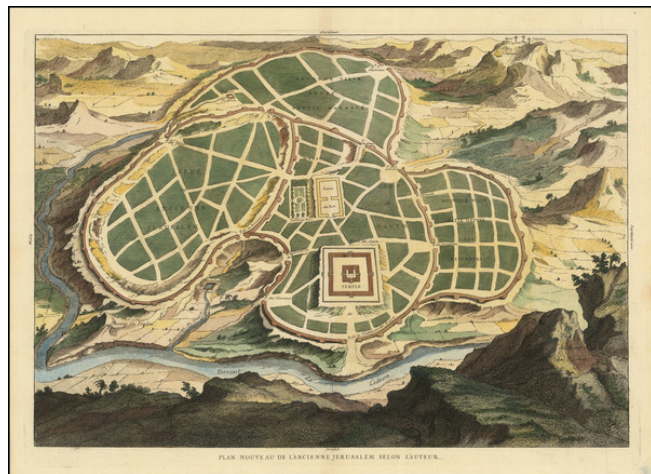

Barry Lawrence Ruderman Antique Maps Inc.

7407 La Jolla Boulevard
La Jolla, CA 92037

www.raremaps.com

(858) 551-8500
blr@raremaps.com

Plan Nouveau de l'Ancienne Jerusalem Selon l'Auteur

Stock#: 88264
Map Maker: Calmet
Date: 1726
Place: Paris
Color: Hand Colored
Condition: VG
Size: 17.25 x 12 inches
Price: \$ 345.00

Description:

Scarce plan of Jerusalem, from Calmet's *Dictionnaire Historique ... Geographique et Litteral de la Bible*.

The image shows a birdseye view of the ancient city of Jerusalem, including its divisions, with the Temple of Solomon and the royal palace and gardens prominently depicted. The map is oriented with west at top. The plan is scarce on the market, this being only the 3rd example we have seen listed in the past 10 years.