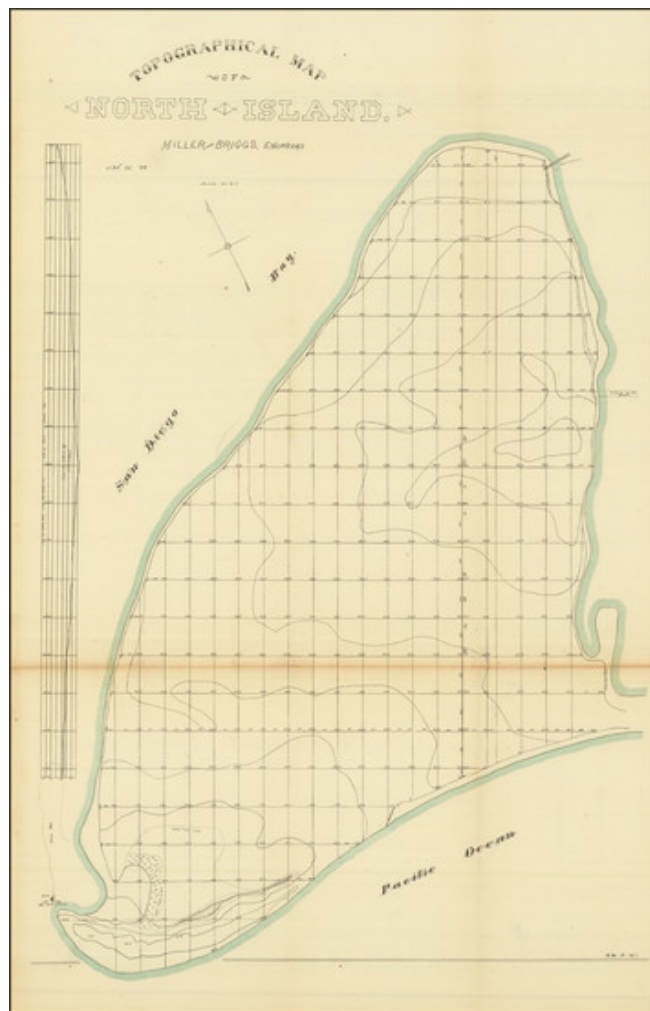

## Topographical Map of North Island. Miller and Briggs Engineers.

**Stock#:** 88226  
**Map Maker:** United States GPO  
**Date:** 1888  
**Place:** Washington, D.C.  
**Color:** Color  
**Condition:** VG  
**Size:** 16 x 24 inches  
**Price:** \$ 245.00

### Description:

Rare government published map of North Island, originally prepared in 1888.

The map was issued with a U.S. congressional report concerning the construction of a military post in San Diego, focused on today's Coronado and North Island.

The earliest printed map of the island!