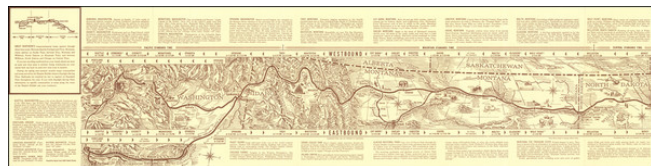

Barry Lawrence Ruderman Antique Maps Inc.

7407 La Jolla Boulevard
La Jolla, CA 92037

www.raremaps.com

(858) 551-8500
blr@raremaps.com

Route map and schedule of the Incomparable Empire Builder

Stock#: 88208
Map Maker: Great Northern Railway Co.
Date: 1965
Place: St. Paul, MN
Color: Uncolored
Condition: VG+
Size: 36 x 9 inches (sheet size)
Price: \$ 195.00

Description:

Interesting pictorial map of the route of the Northern Pacific "Empire Builder" railway, from Chicago, through the Twin Cities, and out across the plains and Rockies to the Pacific Northwest.

The map was made around 1965 (the "565" numbering and 1960 Federal Census data seem to confirm this), but harkens back to an early era of railroad mapmaking.

Detailed Condition:

Folding map printed on both sides.