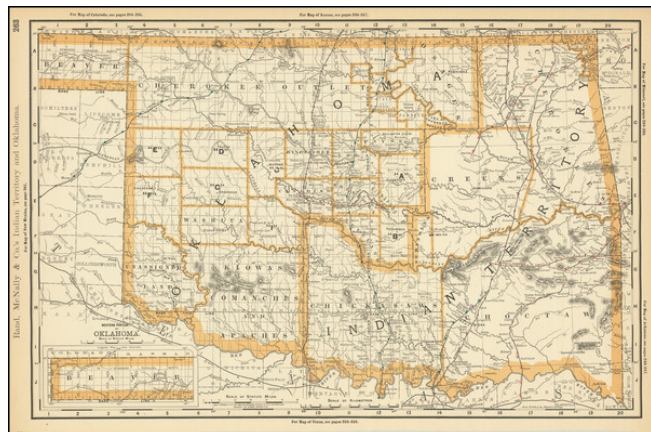

Barry Lawrence Ruderman Antique Maps Inc.

7407 La Jolla Boulevard
La Jolla, CA 92037

www.raremaps.com

(858) 551-8500
blr@raremaps.com

Rand McNally & Co's Indian Territory and Oklahoma

Stock#: 88175
Map Maker: Rand McNally & Company
Date: 1892
Place: Chicago
Color: Color
Condition: VG
Size: 19 x 12.25 inches
Price: SOLD

Description:

Detailed map of Oklahoma and Indian Territory, during the brief period where the two were separately delineated.

The map shows Native American Reservations, railroads, stations, Military Reservations, towns, Post offices and other details.