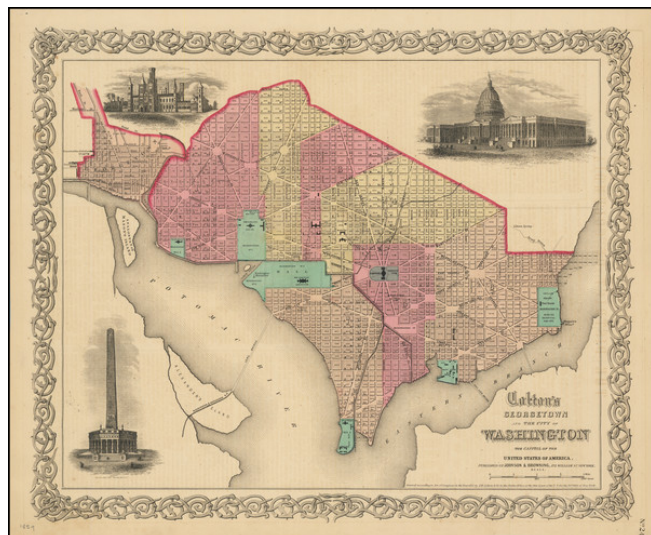

## Colton's Georgetown and The City of Washington, The Capital of the United States of America

**Stock#:** 88123  
**Map Maker:** Colton  
**Date:** 1859  
**Place:** New York  
**Color:** Hand Colored  
**Condition:** VG  
**Size:** 16 x 13 inches  
**Price:** SOLD

### Description:

Striking map of Washington DC, hand colored by wards, with large vignettes of the Capital Building, Washington Monument and the Smithsonian.

Shows streets, major government buildings, military facilities, hospitals, railroad lines, bridges and a host of other early details. One of the best atlas maps of the city to appear in the mid-19th Century and the proto-type map of Washington for the next 25 years.