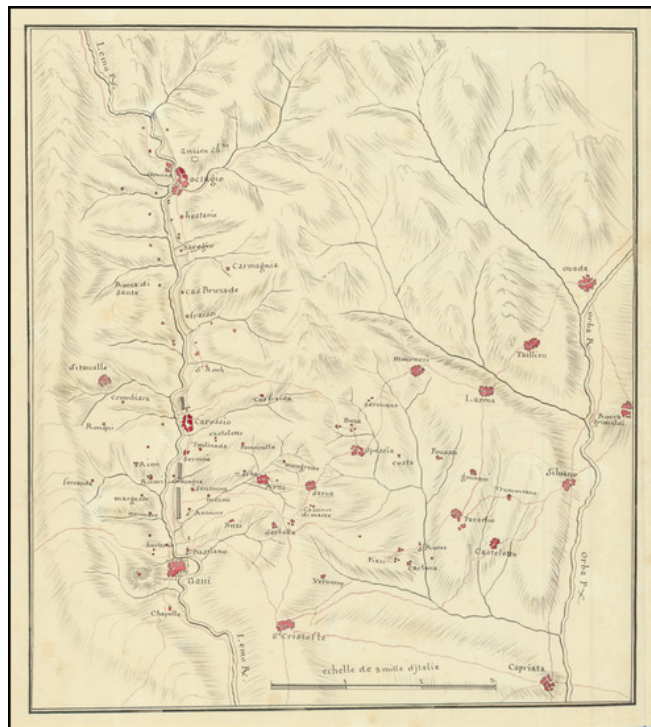

Barry Lawrence Ruderman Antique Maps Inc.

7407 La Jolla Boulevard
La Jolla, CA 92037

www.raremaps.com

(858) 551-8500
blr@raremaps.com

[Manuscript Map of Part of the Province of Alessandria - Piemonte]

Stock#: 87956op
Map Maker: Anonymous
Date: 1750 circa
Place: n.p.
Color: Pen & Ink with Wash Color
Condition: VG+
Size: 11.5 x 12.75 inches
Price: \$ 850.00

Description:

Interesting French manuscript map, probably related to military surveys during the War of Austrian Succession, showing a grouping of villages in the southeast of Piedmont, in Northern Italy.

The map lists Gavi (Gavi), Capriata, Carossio, Octagio, Ovada, Larma, St. Cristofe, etc.

Detailed Condition:

Pen and ink with watercolor highlights on laid paper.