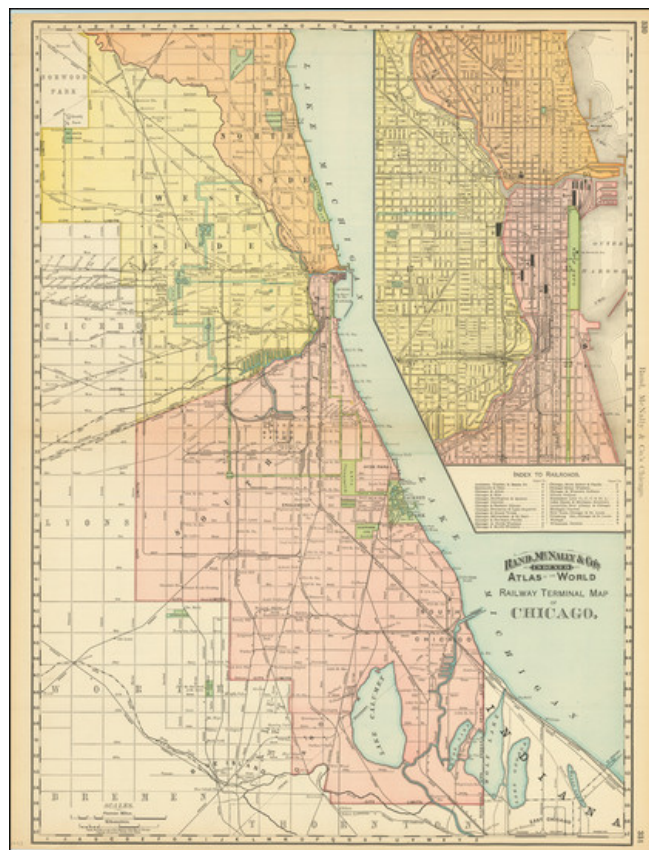

Barry Lawrence Ruderman Antique Maps Inc.

7407 La Jolla Boulevard
La Jolla, CA 92037

www.raremaps.com

(858) 551-8500
blr@raremaps.com

Railway Terminal Map of Chicago

Stock#: 87854
Map Maker: Rand McNally & Company
Date: 1893
Place: Chicago
Color: Color
Condition: VG+
Size: 19 x 26 inches
Price: SOLD

Description:

Rand McNally's map of Chicago was the largest railway terminal map of Chicago to appear in a general Commercial Atlas in the 19th century.

Highly detailed. A fine example of this highly detailed map from Rand McNally's Indexed Atlas of the World, perhaps the best large format late 19th century Atlas published in America. Reflects the growing importance of Chicago in the US.