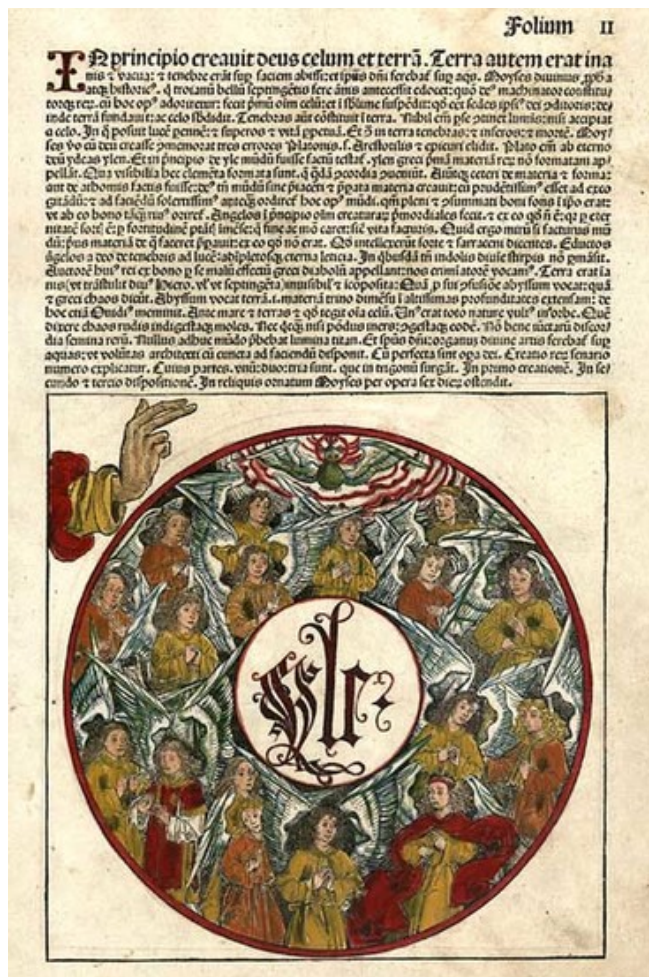

Barry Lawrence Ruderman Antique Maps Inc.

7407 La Jolla Boulevard
La Jolla, CA 92037

www.raremaps.com

(858) 551-8500
blr@raremaps.com

[Angels]olarious

Stock#: 8773
Map Maker: Schedel
Date: 1493
Place: Nuremberg
Color: Hand Colored
Condition: VG+
Size: 14 x 9 inches
Price: SOLD

Description:

Interesting scene showing a large group of Angels from Schedel's his Liber Chronicum (Nuremberg Chronicle), one of the most famous and prolific works of the 15th Century.

Detailed Condition: