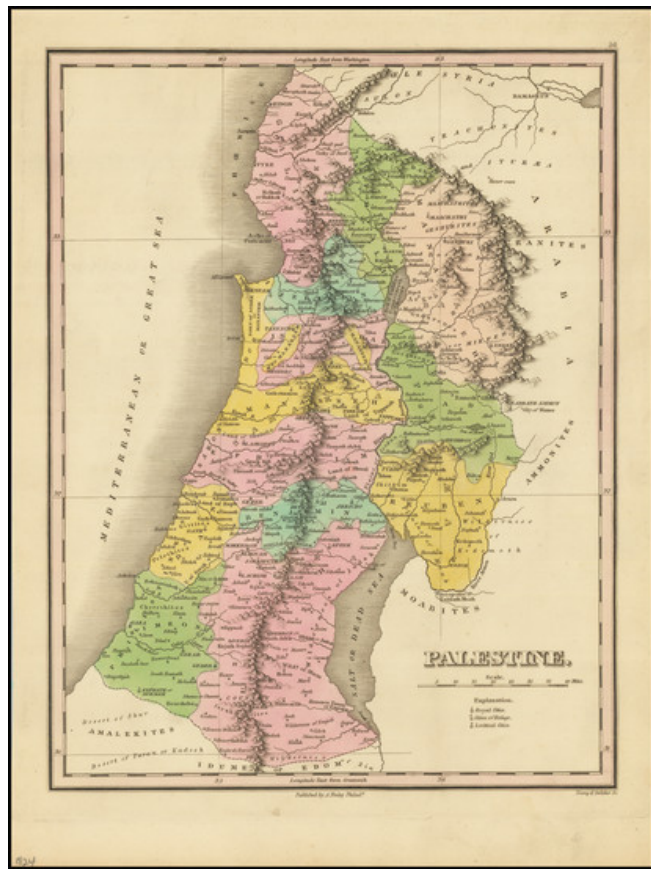

## Palestine

**Stock#:** 87664  
**Map Maker:** Finley  
**Date:** 1824  
**Place:** Philadelphia  
**Color:** Hand Colored  
**Condition:** VG+  
**Size:** 8.5 x 11 inches  
**Price:** \$ 125.00

### Description:

Detailed map of the Holy Land, from Finley's *New General Atlas*.

The map is hand-colored by tribe, showing the Twelve Tribes of Israel: Asher, Naphtali, Manasseh, Issachar, Zebulun, Gad, Ephraim, Dan, Benjamin, Reuben, Simeon, and Judah.