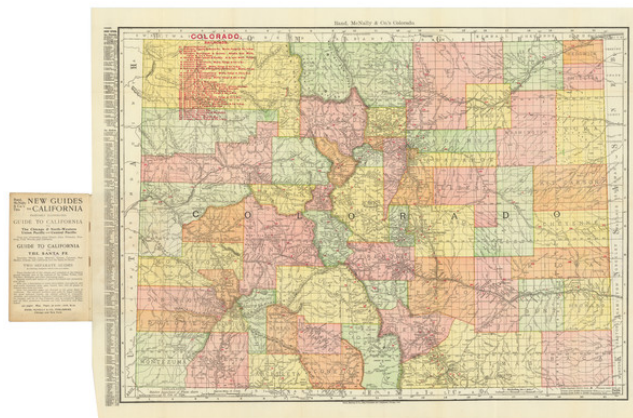

Barry Lawrence Ruderman Antique Maps Inc.

7407 La Jolla Boulevard
La Jolla, CA 92037

www.raremaps.com

(858) 551-8500
blr@raremaps.com

Rand, McNally & Co.'s Indexed County and Township Pocket Map and Shipper's Guide of Colorado (Pocket Map)

Stock#: 87654
Map Maker: Rand McNally & Company
Date: 1908
Place: Chicago
Color: Color
Condition: VG+
Size: 26 x 18.75 inches (including text)
Price: \$ 245.00

Description:

Highly detailed separately issued pocket map of Colorado, published in Chicago by Rand McNally & Company.

The map shows counties, townships, towns, railroads (numbered), railway stations, rivers, lakes, and many now abandoned mining towns.

Approximately 32 railroads shown.

Detailed Condition:

Original covers.