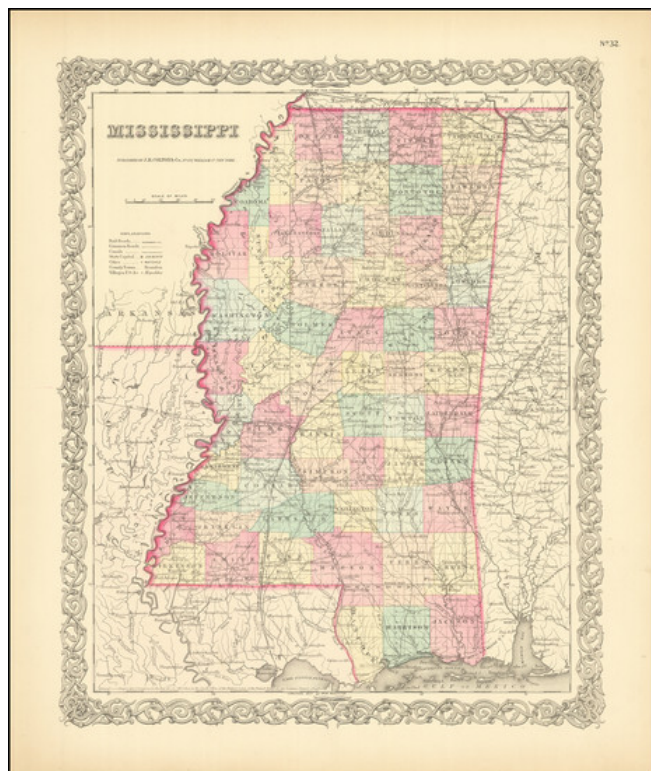

## Mississippi

**Stock#:** 87642  
**Map Maker:** Colton  
**Date:** 1855  
**Place:** New York  
**Color:** Hand Colored  
**Condition:** VG+  
**Size:** 13 x 16 inches  
**Price:** \$ 175.00

### Description:

Detailed map of Mississippi, colored by counties and showing roads, railroads, towns, villages, post offices, canals, rivers, lakes, railroad stations, and a host of other details.

The map appeared in the first edition of JH Colton's Atlas.

JH Colton was one of the pre-eminent American map publishing firms in the mid-19th Century.

### Detailed Condition:

Original hand-color.