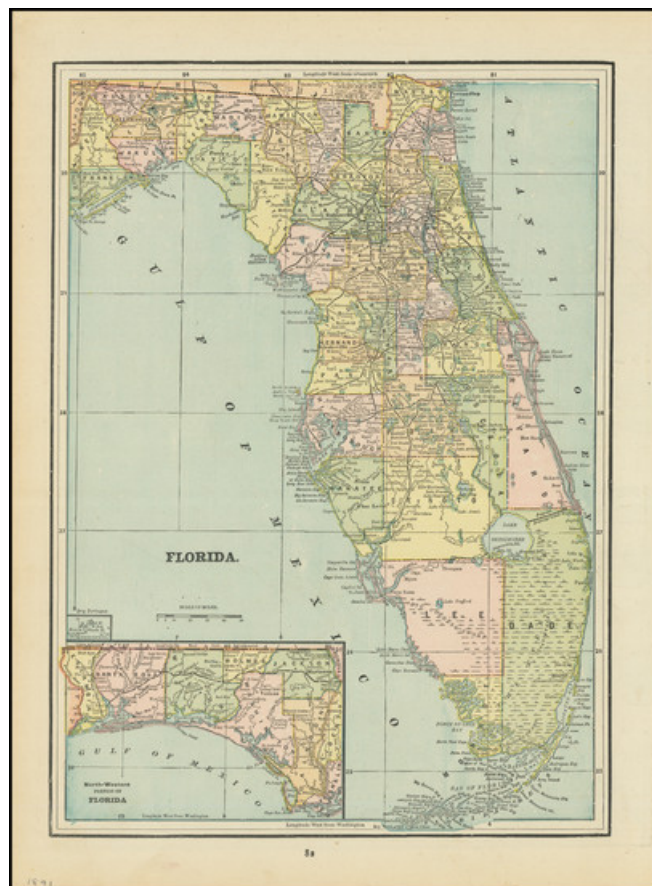

Barry Lawrence Ruderman Antique Maps Inc.

7407 La Jolla Boulevard
La Jolla, CA 92037

www.raremaps.com

(858) 551-8500
blr@raremaps.com

Florida

Stock#: 87591
Map Maker: Cram
Date: 1891
Place: Chicago
Color: Color
Condition:
Size: 9.5 x 13 inches
Price: \$ 145.00

Description:

Interesting and detailed map of Florida, published by George Cram.

The map is colored by counties, with an inset of the Western panhandle.

Includes towns, roads, railroads, lakes, rivers, swamps, keys, bays, etc.