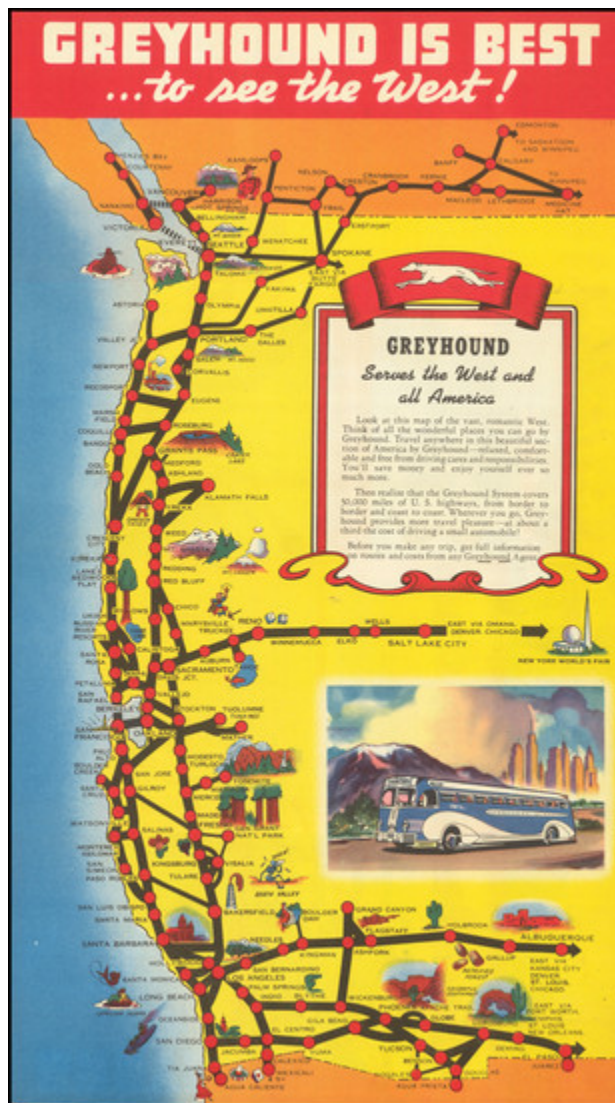

## Greyhound Is Best ... to see the West! | California and All the West by Greyhound

**Stock#:** 87581  
**Map Maker:** Greyhound Company  
**Date:** 1939 circa  
**Place:** n.p.  
**Color:** Color  
**Condition:** VG+  
**Size:** 9 x 16 inches  
**Price:** SOLD

### Description:

Striking pictorial map of the West, promoting Greyhound's bus line services to San Francisco and the Golden Gate International Exposition of 1930.

The cover images include a map of the US, curious surfing and Hollywood imagery and a pictorial and photo images of San Francisco.

The main map shows a schematic model of western highways and the location of major Tourist attractions in California, Utah, New Mexico, Arizona, Oregon, Washington, and British Columbia.

**Detailed Condition:**

Folding map printed on both sides.