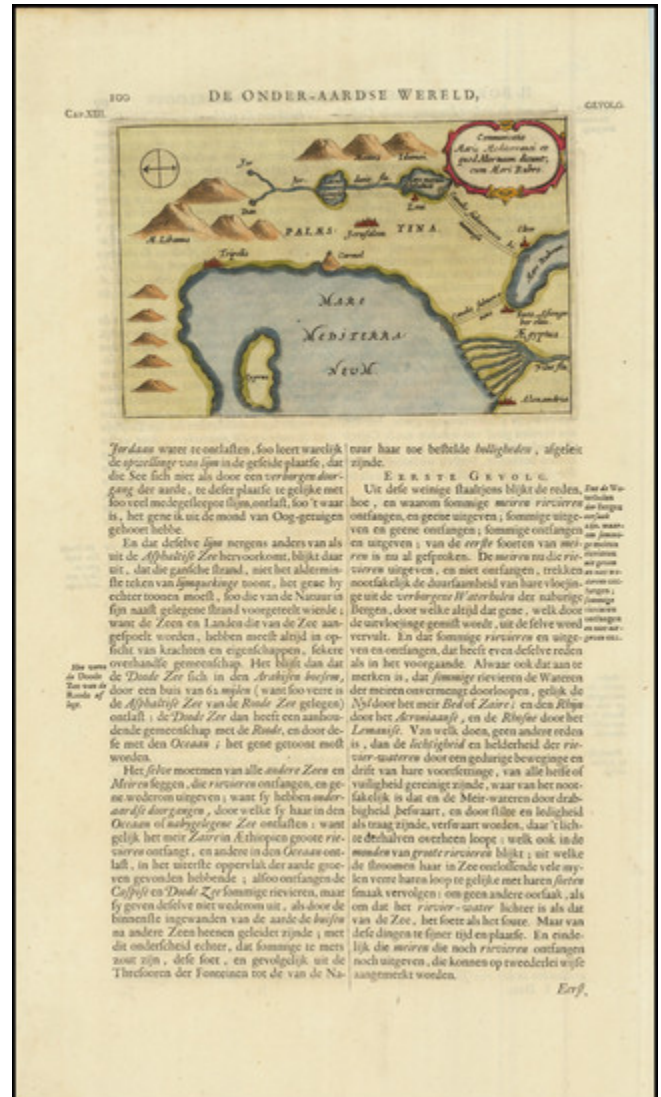

## Communicatio Maris Mediterranei et quot Mortuum dicunt, cum Mari Rubro

**Stock#:** 87550  
**Map Maker:** Kircher  
**Date:** 1682  
**Place:** Amsterdam  
**Color:** Hand Colored  
**Condition:** VG+  
**Size:** 8 x 12.5 inches Including Text  
**Price:** \$ 375.00

### Description:

Interesting map of showin the Red Sea, Dead Sea and Sea of Galilee with underground canals connecting them with the Mediterranean.

The map appeared in a Dutch edition of Kircher's famous "Subterranean World", a remarkable treatise on the earth's interior - from dragons, to fossils, to mountain springs, earthquakes, and volcanoes. Kircher's work was the first serious effort to describe the physical makeup of the earth, proposing theories