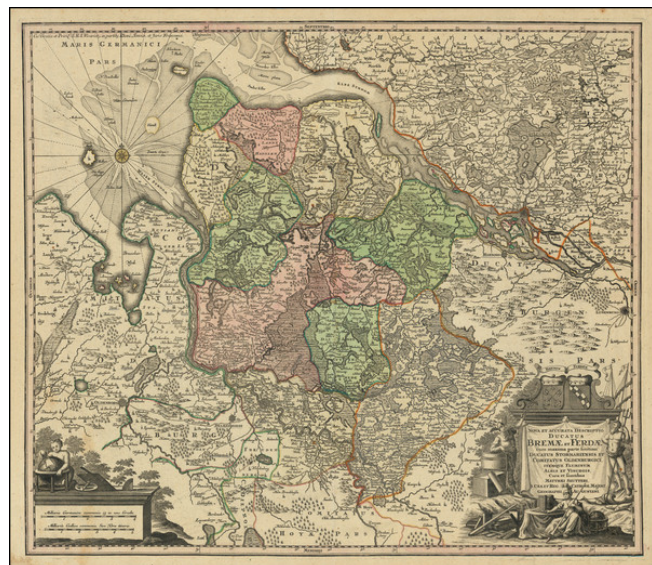

**Barry Lawrence Ruderman
Antique Maps Inc.**

7407 La Jolla Boulevard
La Jolla, CA 92037

www.raremaps.com

(858) 551-8500
blr@raremaps.com

**Nova et Accurata Descriptio Bremae et Ferdiae cum maxima parte finitimi Ducatus
Stormariensis et Comitatus Oldenbergici, Itemue fluminum Albis et Visurgis, Cura et
sumptibus**

Stock#: 87548
Map Maker: Seutter
Date: 1740 circa
Place: Augsburg
Color: Hand Colored
Condition: VG
Size: 22.5 x 19.5 inches
Price: \$ 345.00

Description:

Duchies of Bremen and Verden in Lower Saxony

Finely engraved map of northern Germany, centered on the area Elbe River and the Weser River.

Major regional cities shown include Bremen, Hamburg, Oldenburg, and Bremerhaven.

Detailed Condition: