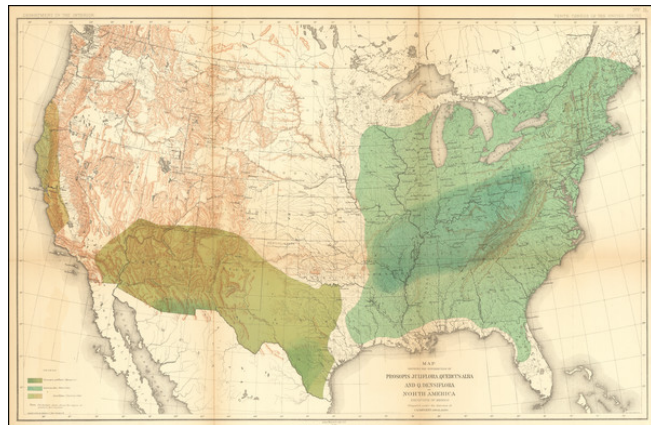

**Barry Lawrence Ruderman
Antique Maps Inc.**

7407 La Jolla Boulevard
La Jolla, CA 92037

www.raremaps.com

(858) 551-8500
blr@raremaps.com

**Map Showing the Distribution of Prosopis Juliflora, Quercusalba and Q. Densiflora in
North America Exclusive of Mexico. Prepared Under the Direction of C.S. Sargent,
Special Agent.**

Stock#: 87533
Map Maker: Bien & Co.
Date: 1884
Place: Washington, D.C.
Color: Color
Condition: VG
Size: 27.25 x 17.5 inches
Price: SOLD

Description:

Interesting thematic map of the United States showing the distribution of mesquite, white oak, and chestnut oak, prepared for the Tenth Census of the United States.

The map was draughted by Harry King and compiled under Henry Gannett. It was color-lithographed by Julius Bien & Co.

Detailed Condition:

Weakness and minor toning at folds.