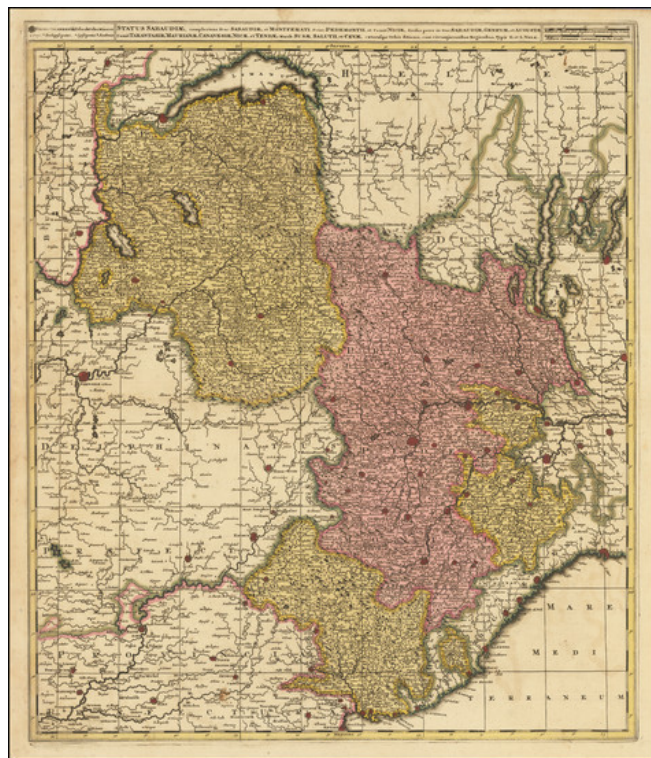

Barry Lawrence Ruderman Antique Maps Inc.

7407 La Jolla Boulevard
La Jolla, CA 92037

www.raremaps.com

(858) 551-8500
blr@raremaps.com

(Piedmont) Status Sabaudiae, complectens Duc: Sabaudiae, et Montferati, Princ: Pedemontii, et Comit: Niciae, divisus porro in Duc: Sabaudiae, Genevae, et Augustae. . .

Stock#: 87512
Map Maker: Valk
Date: 1700 circa
Place: Amsterdam
Color: Hand Colored
Condition: VG+
Size: 19.5 x 23 inches
Price: \$ 275.00

Description:

Fine original antique map of the Piedmont region of Italy, extending slightly into Provence, in France, as well as parts of Switzerland.

The map shows the region bounded by Lake Lemman and Geneva to the North, through to the Mediterranean coastline in the south. A plethora of cities are named, including Grenoble, Turin, Genova, Como, Antibes, Nice, Monaco, and Vintigmiglia. In addition, many towns, rivers, mountains, and other geographical features are shown.

This map was published by Gerard and Leonard Valk in Amsterdam near the end of the 17th century.

Detailed Condition:

Original hand-color. Minor offsetting and some age-related toning.