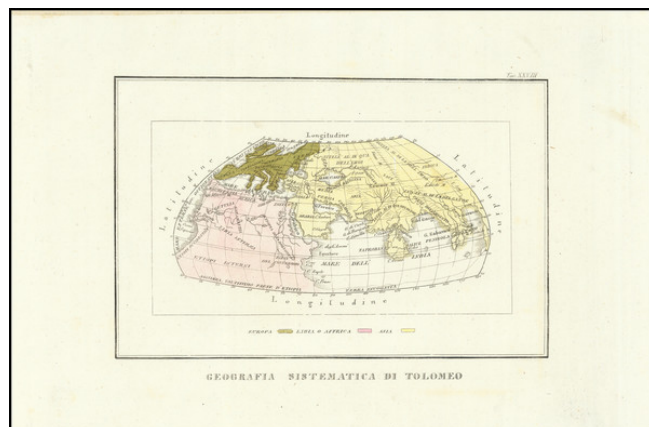

Barry Lawrence Ruderman Antique Maps Inc.

7407 La Jolla Boulevard
La Jolla, CA 92037

www.raremaps.com

(858) 551-8500
blr@raremaps.com

(Ptolomeic World Map) Geografia Sistemica di Tolomeo

Stock#: 87510
Map Maker: Marmocchi
Date: 1838
Place: Florence
Color: Hand Colored
Condition: VG
Size: 9 x 6.5 inches
Price: \$ 125.00

Description:

Fine 19th-century edition of a Ptolemaic world map, showing the world as it was known to the ancients.

The map shows Europe, Asia, and Africa in a form somewhat recognizable to the modern observer. Europe is roughly correct in its outline, but Africa and Asia are difficult to decipher in parts. Africa wraps around to southeast Asia in a "Terra Incognita." India is foreshortened, while Sri Lanka (Taprobana) is vastly oversized. Mountain ranges and rivers appear throughout.

This map was published by Francesco Marmocchi in Florence in 1838.

Detailed Condition:

Original hand-color. Minor soiling. Binding tab at top.