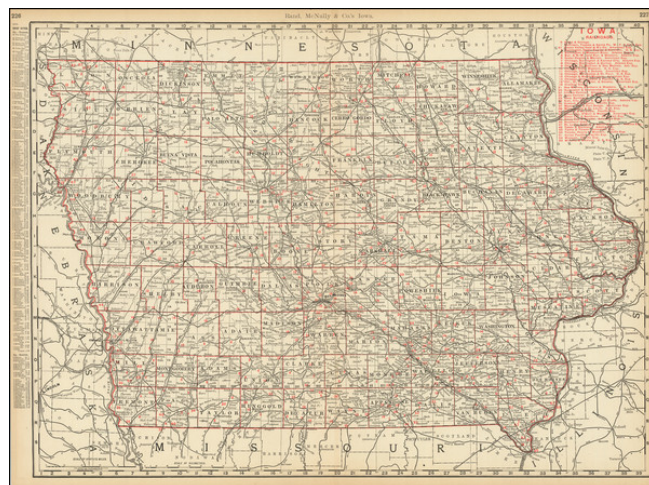

## Iowa

**Stock#:** 87476  
**Map Maker:** Rand McNally & Company  
**Date:** 1896  
**Place:** Chicago  
**Color:** Color  
**Condition:** VG+  
**Size:** 27 x 19.5 inches Including Text  
**Price:** \$ 125.00

### Description:

Rand McNally's large, 19th-century map of the state of Iowa. The map shows the state in great detail, with many towns and cities named throughout.

To the left of the map, the populations of major cities are given. A list of railroads operating in the state at the time are given. Counties are delimited and named. In all, a very detailed map of the state.