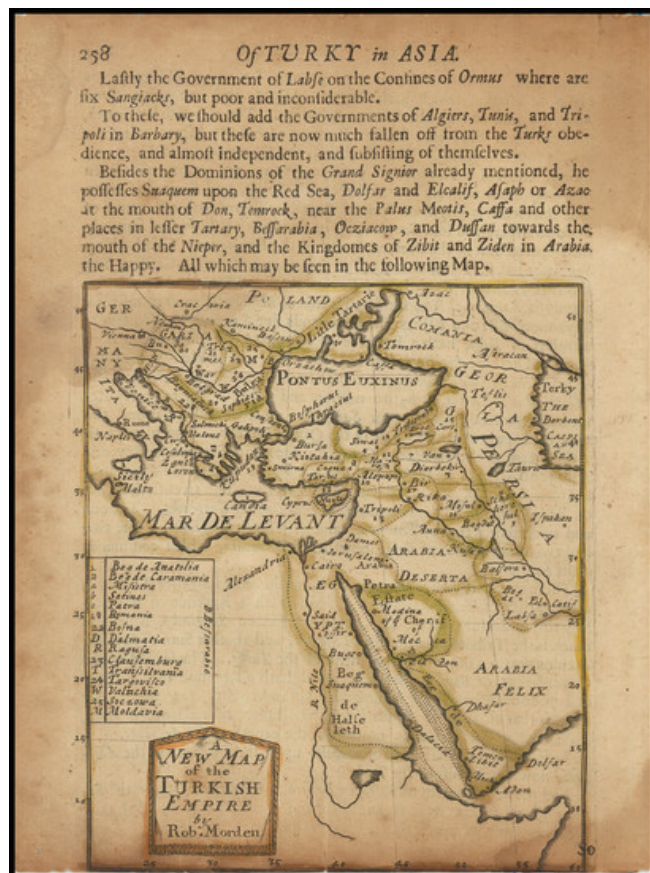

Barry Lawrence Ruderman Antique Maps Inc.

7407 La Jolla Boulevard
La Jolla, CA 92037

www.raremaps.com

(858) 551-8500
blr@raremaps.com

A New Map of the Turkish Empire

Stock#: 87472
Map Maker: Morden
Date: 1691
Place: London
Color: Hand Colored
Condition: Good
Size: 4.5 x 7 inches Including Text
Price: \$ 145.00

Description:

Rare early English map of the then Turkish Empire, extending from Southeastern Europe, the Black and Mediterranean Seas, etc. to Saudi Arabia and the Caspian Sea.

Excellent detail, including a key naming a number of different countries in the region.

Detailed Condition:

Minor toning and soiling. Trimmed close at lower margin, with some loss of printed image.