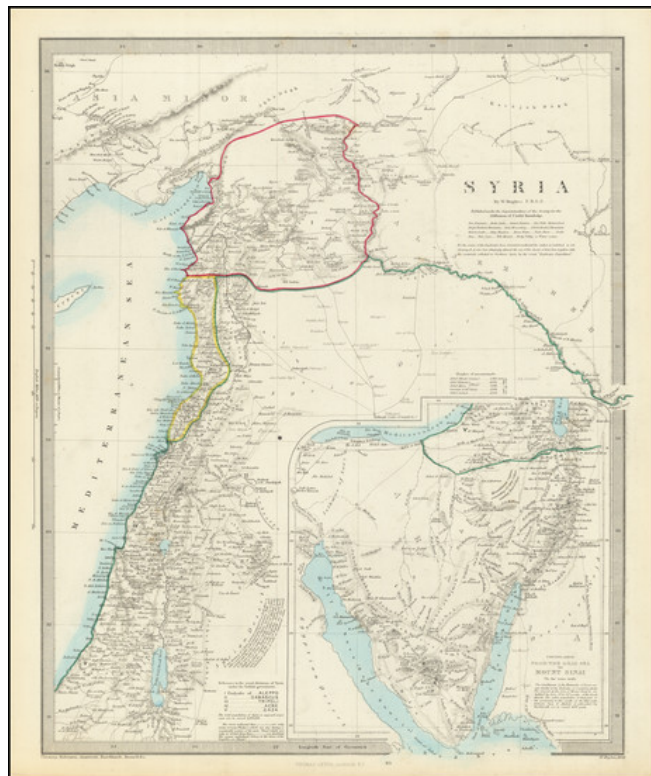

## Syria

**Stock#:** 87434  
**Map Maker:** Letts  
**Date:** 1870  
**Place:** London  
**Color:** Color  
**Condition:** VG+  
**Size:** 13 x 15.5 inches  
**Price:** \$ 125.00

### Description:

Detailed map of Syria, published by Thomas Letts.