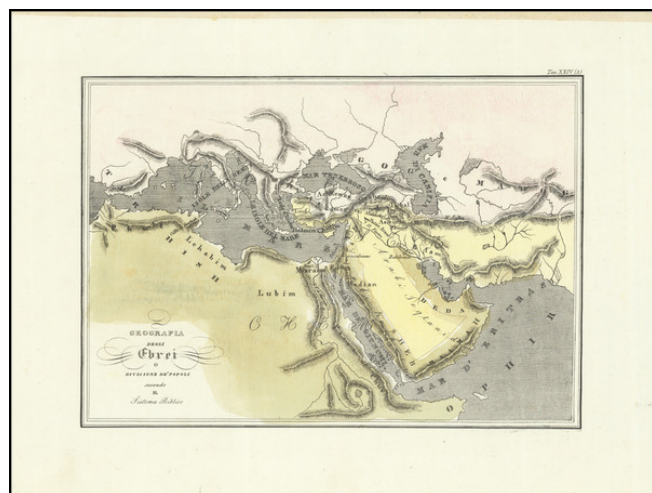

**Stock#:** 87430  
**Map Maker:** Marmocchi  
**Date:** 1838  
**Place:**  
**Color:** Hand Colored  
**Condition:** VG+  
**Size:** 10.5 x 7.25 inches  
**Price:** \$ 125.00

**Description:**

Map showing the distribution of the biblical peoples after the Flood.

The map is colored according to three regions, apparently related to the descendants of Noah: Shem, Japheth, and Ham, although they do not appear to be named. The tribes of Gog and Magog appear in the upper right. Mountains, rivers, and some cities are shown.

This map was published by Francesco Marmocchi in Florence in 1838.

**Detailed Condition:**

Original hand-color. Binding tab at top